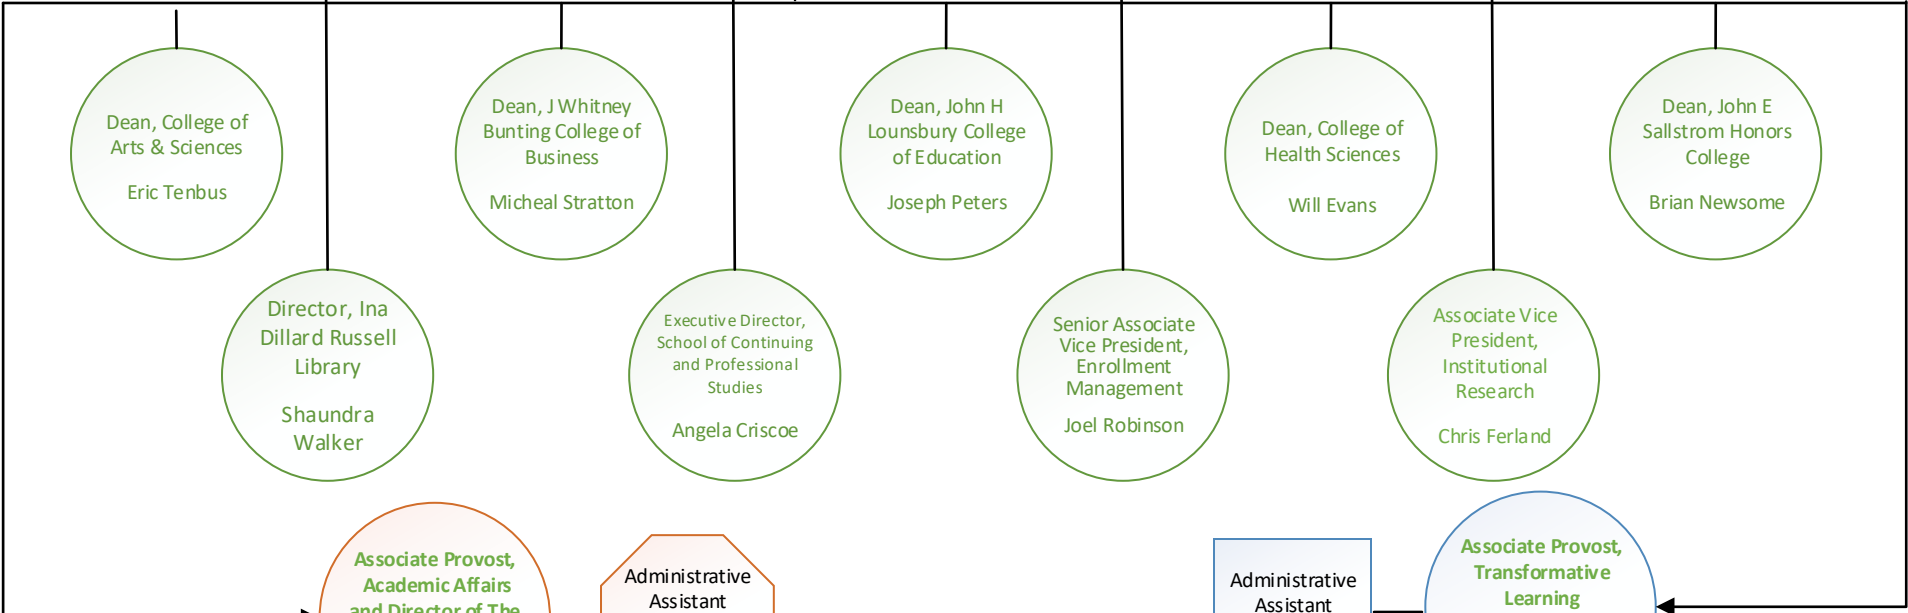

Academic Affairs

Provost & Vice President Academic Affairs
Costas Spirou

Tracy Norris
Special Assistant to the Provost

Rhonda Griffin
Administrative Assistant

Associate Provost, Academic Affairs and Director of The Graduate School
Holley Roberts

Administrative Assistant
Eleni Bonner

Administrative Assistant
Lori Westbrook

Associate Provost, Transformative Learning Experiences
Jordan Cofer

Assistant Vice President, International Education
James Callaghan

Assistant Director, Graduate Enrollment Management
Parris Story

Director, Grants and Sponsored Projects
Kadian Leslie

Director, Montessori Academy
Michelle Grove

Executive Director, Deal Center for Early Language and Literacy
Lindee Morgan

Director, Leadership Programs
Harold Mock

Director, Center for Teaching and Learning
Jim Berger

Executive Director, Rural Studies Institute
Veronica Womack

Interim Executive Director, Andalusia Institute
Jordan Cofer