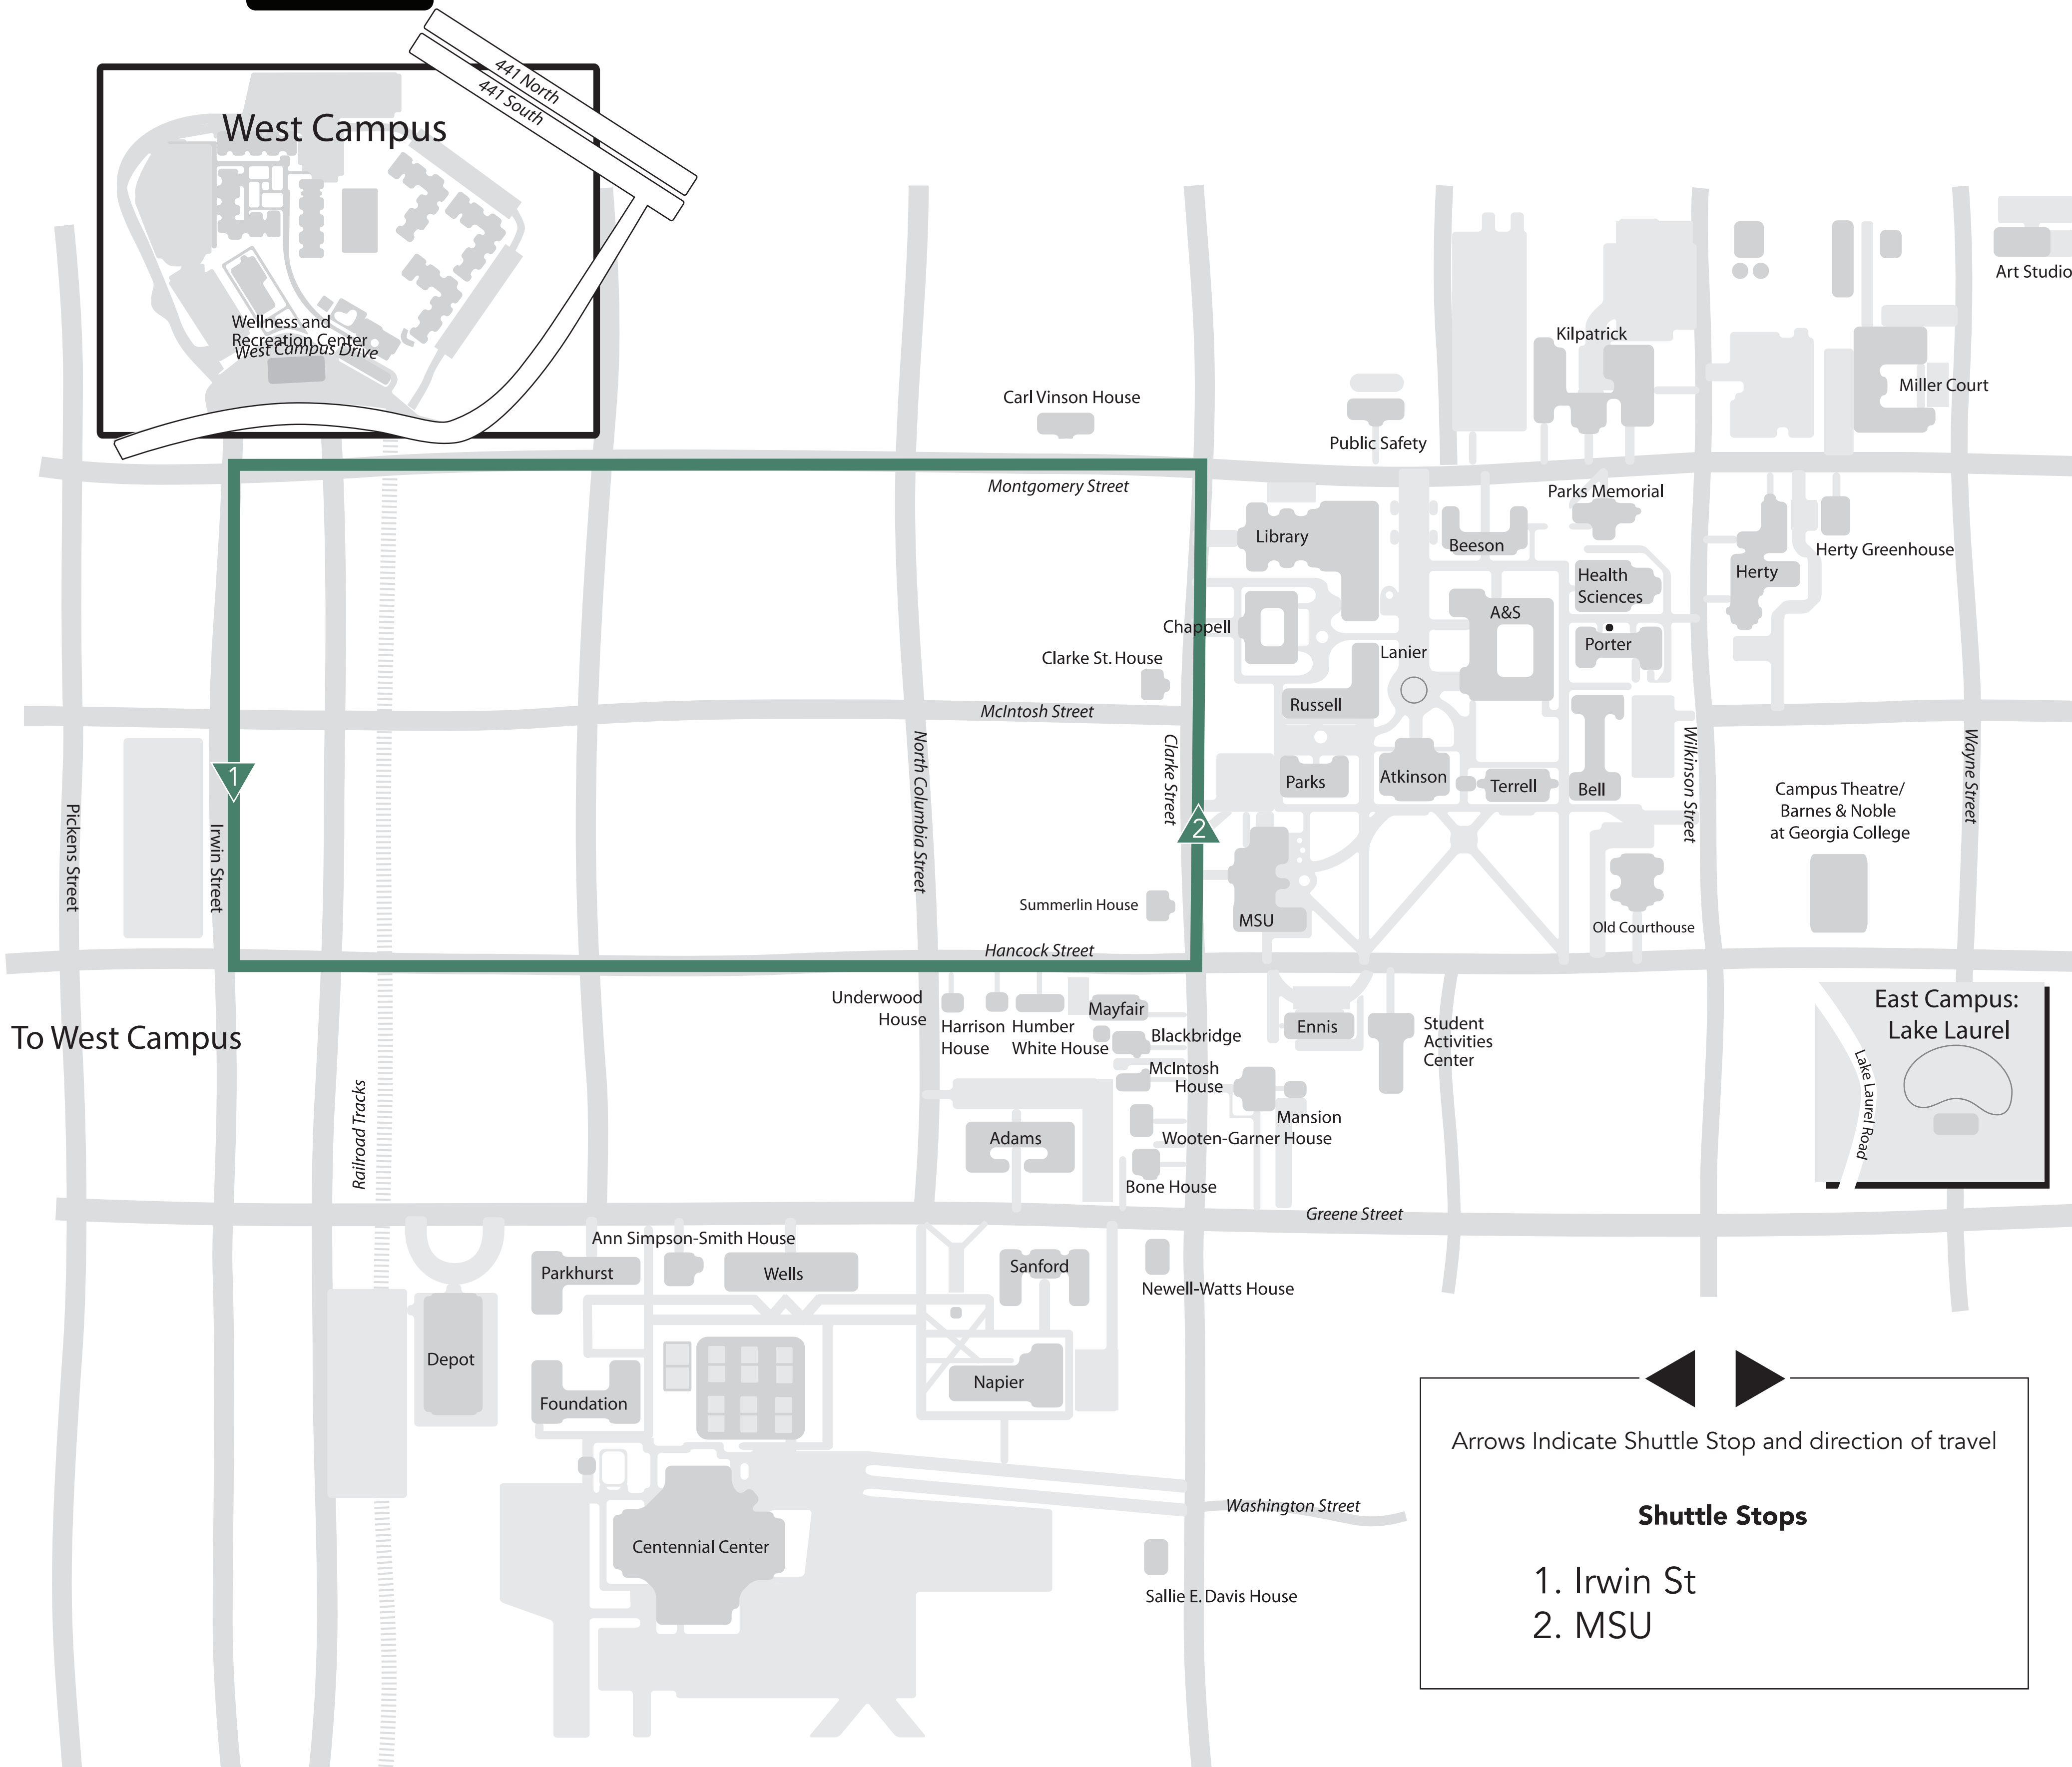

# Spring 2022 Express Line

Jan. 9, 2022 - May 5, 2022

SCAN ME

Please download the **Passio Go** app to track shuttles arrival and departure times

The Express shuttle serves the Irwin Street parking lot and the MSU shuttle stop only.

**Hours and Frequency:**

**Monday – Thursday**

8:00 a.m. - 5:30 p.m. (:00, :15, :30, :45)

No service dates – January 17, 2022 / Last day of service is May 5, 2022

Updates or modifications will be posted on Front Page and through the Passio Go app  
Information can also be found at [www.gcsu.edu/transportation](http://www.gcsu.edu/transportation)