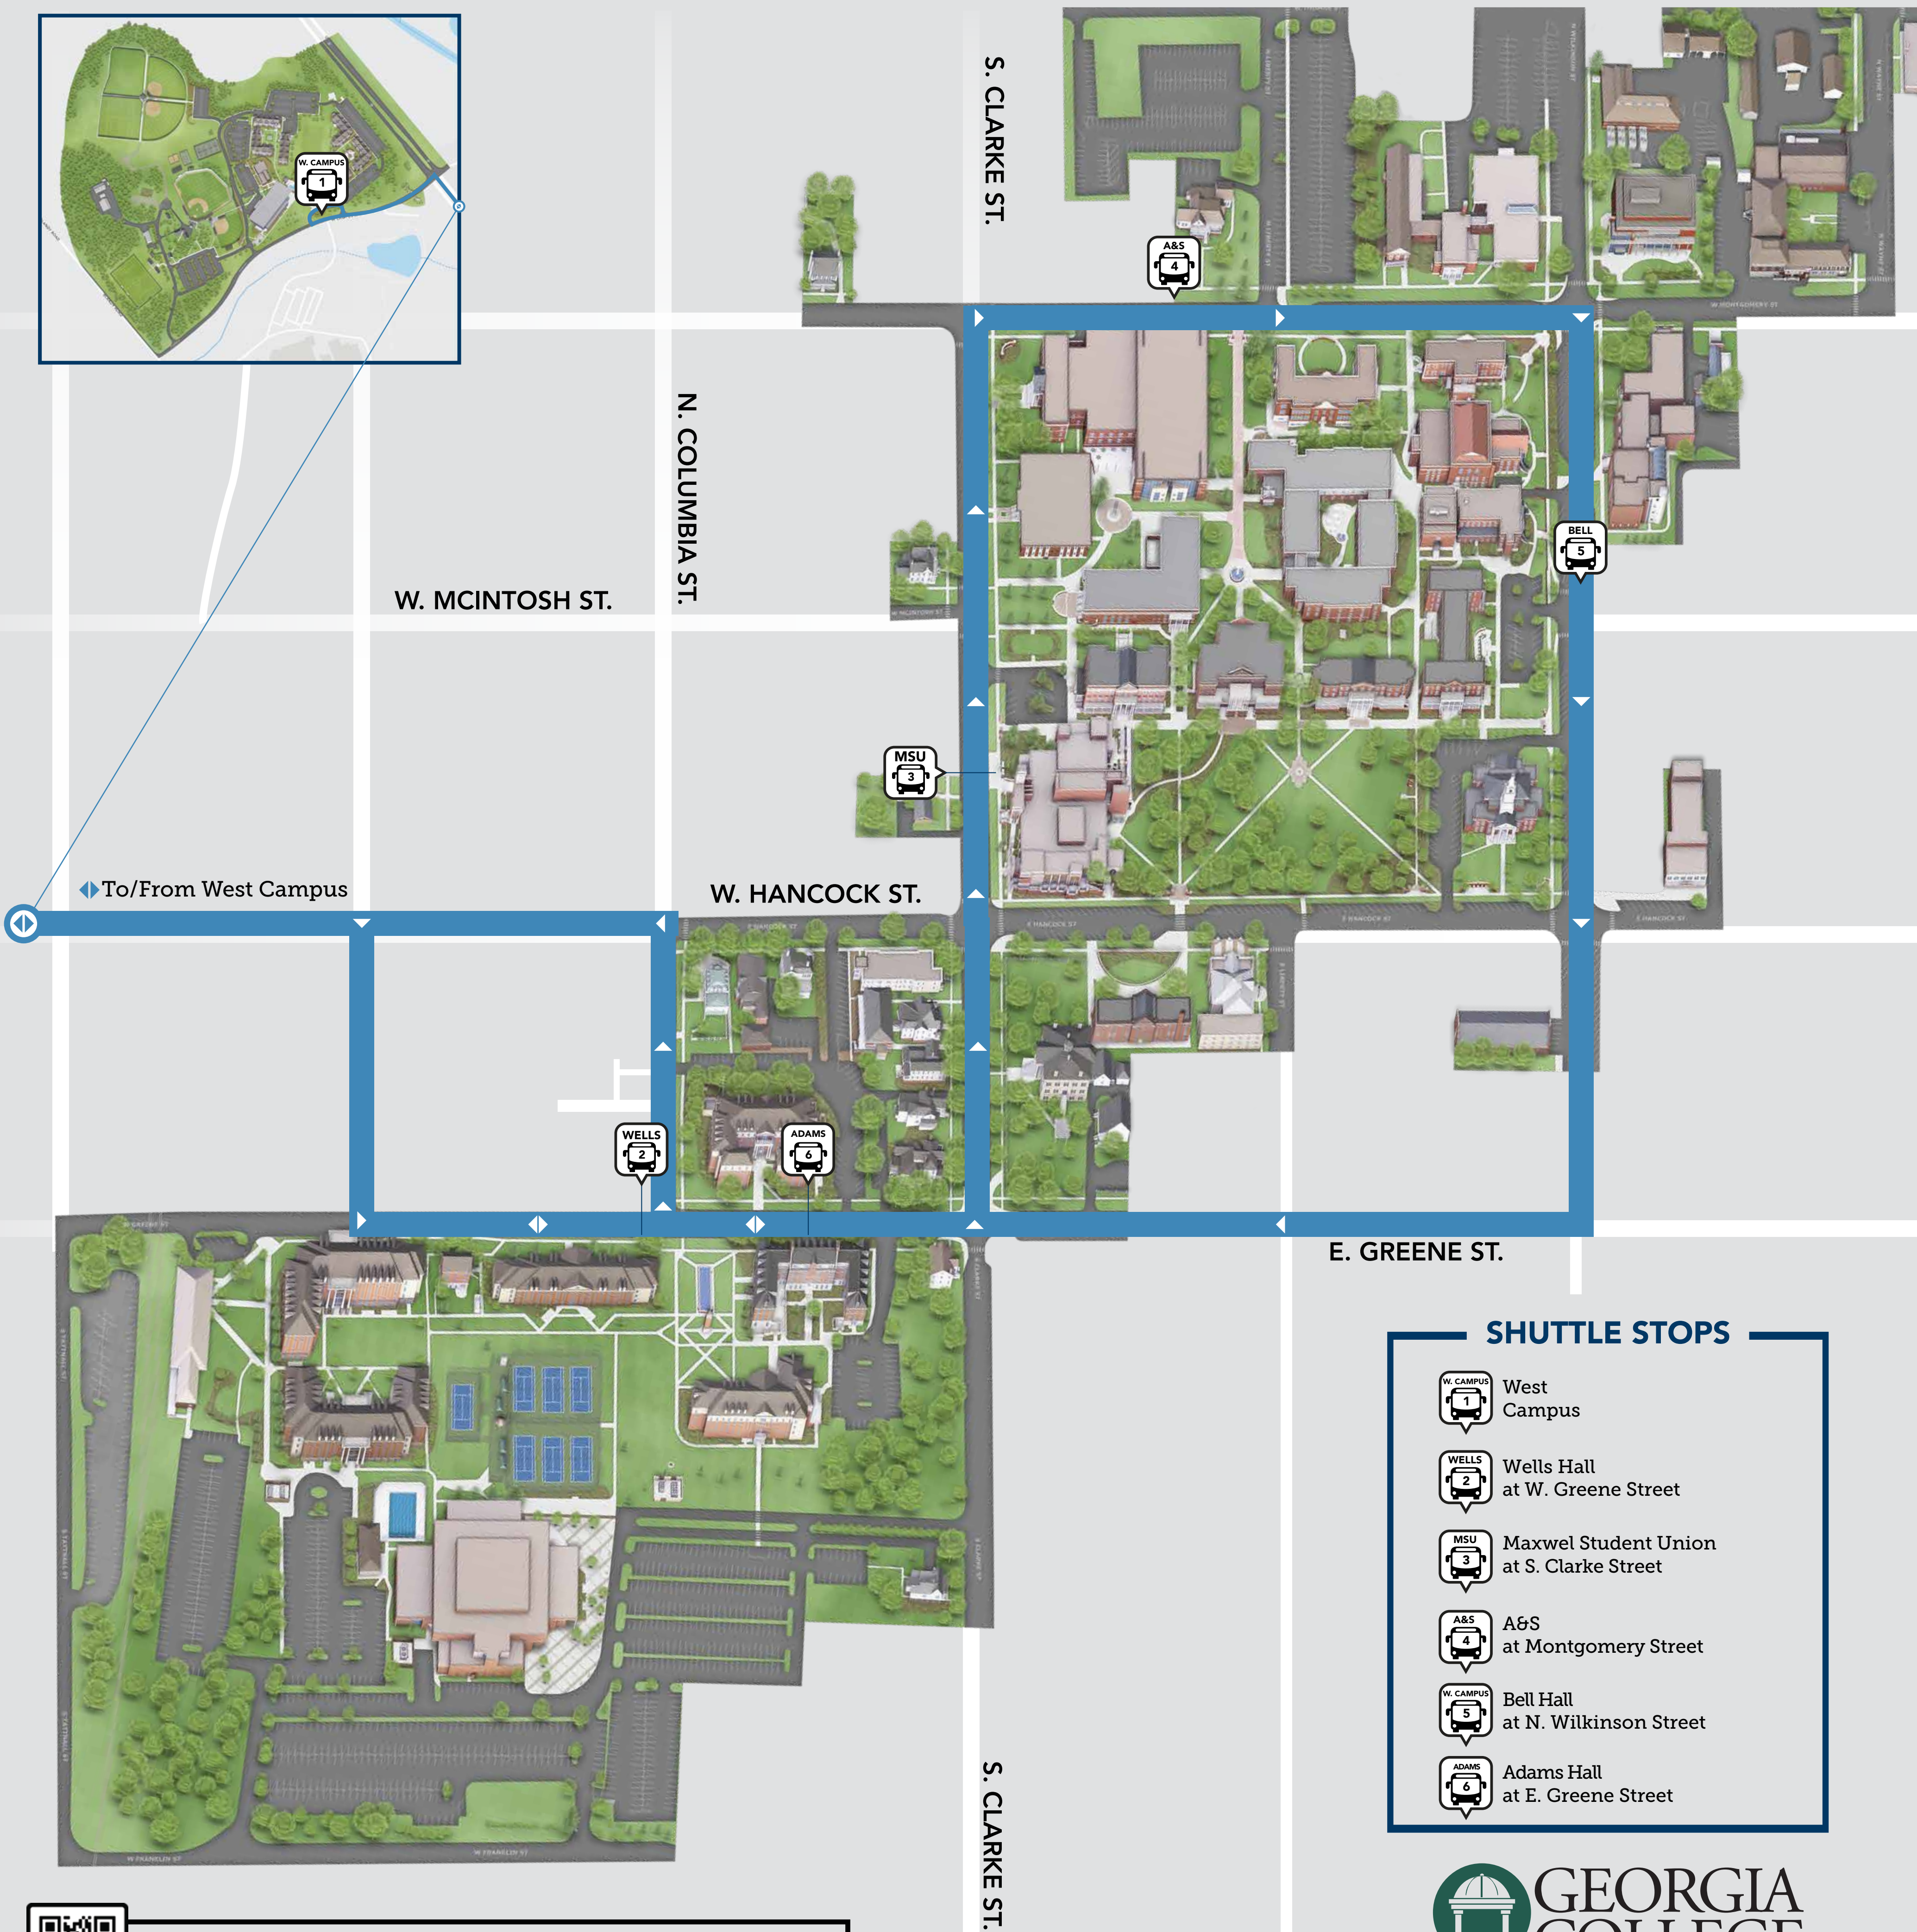

SHUTTLE SERVICE

WEST CAMPUS LINE

The West Campus Line services west campus and main campus with shuttle stops including WC, MSU, Library, and Bell Hall.

Monday – Thursday

7:20 a.m. – 5:30 p.m. (every 8-15 minutes)
5:30 p.m. – 10:30 p.m. (every 30 minutes)

Friday

7:20 a.m. – 5:30 p.m. (every 8-15 minutes)
5:30 p.m. – 8:30 p.m. (every 30 minutes)

Spring Break - March 11-18, 2023

Reduced Service • Jan. 8, 2023, MLK Day Jan. 16, 2023
First day of Service, Jan. 9, 2023 \ Last day of service, May 5, 2023

SHUTTLE STOPS

- West Campus
- Wells Hall at W. Greene Street
- Maxwell Student Union at S. Clarke Street
- A&S at Montgomery Street
- Bell Hall at N. Wilkinson Street
- Adams Hall at E. Greene Street

SCAN ME

Please download the **Passio Go** app to track shuttles arrival and departure times

GEORGIA'S PUBLIC LIBERAL ARTS UNIVERSITY
Parking and Transportation