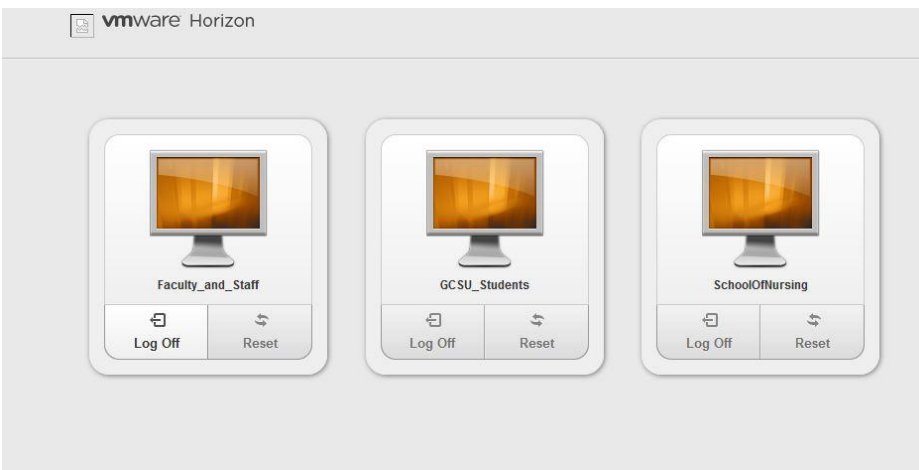

Instructions

Example of the Faculty and Staff screen

Use the arrow to access to access the drop down menu

Example of the Windows 7 Lab screen

Example of the Student screen