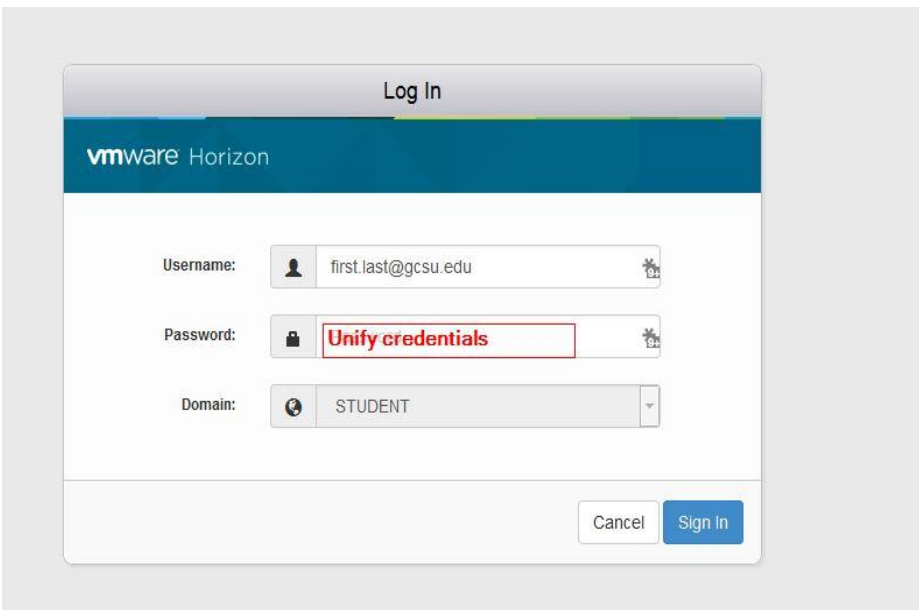

Instructions

Example of the Faculty and Staff screen

Use the arrow to access to access the drop down menu

Example of the Windows 7 Lab screen

Example of the Student screen