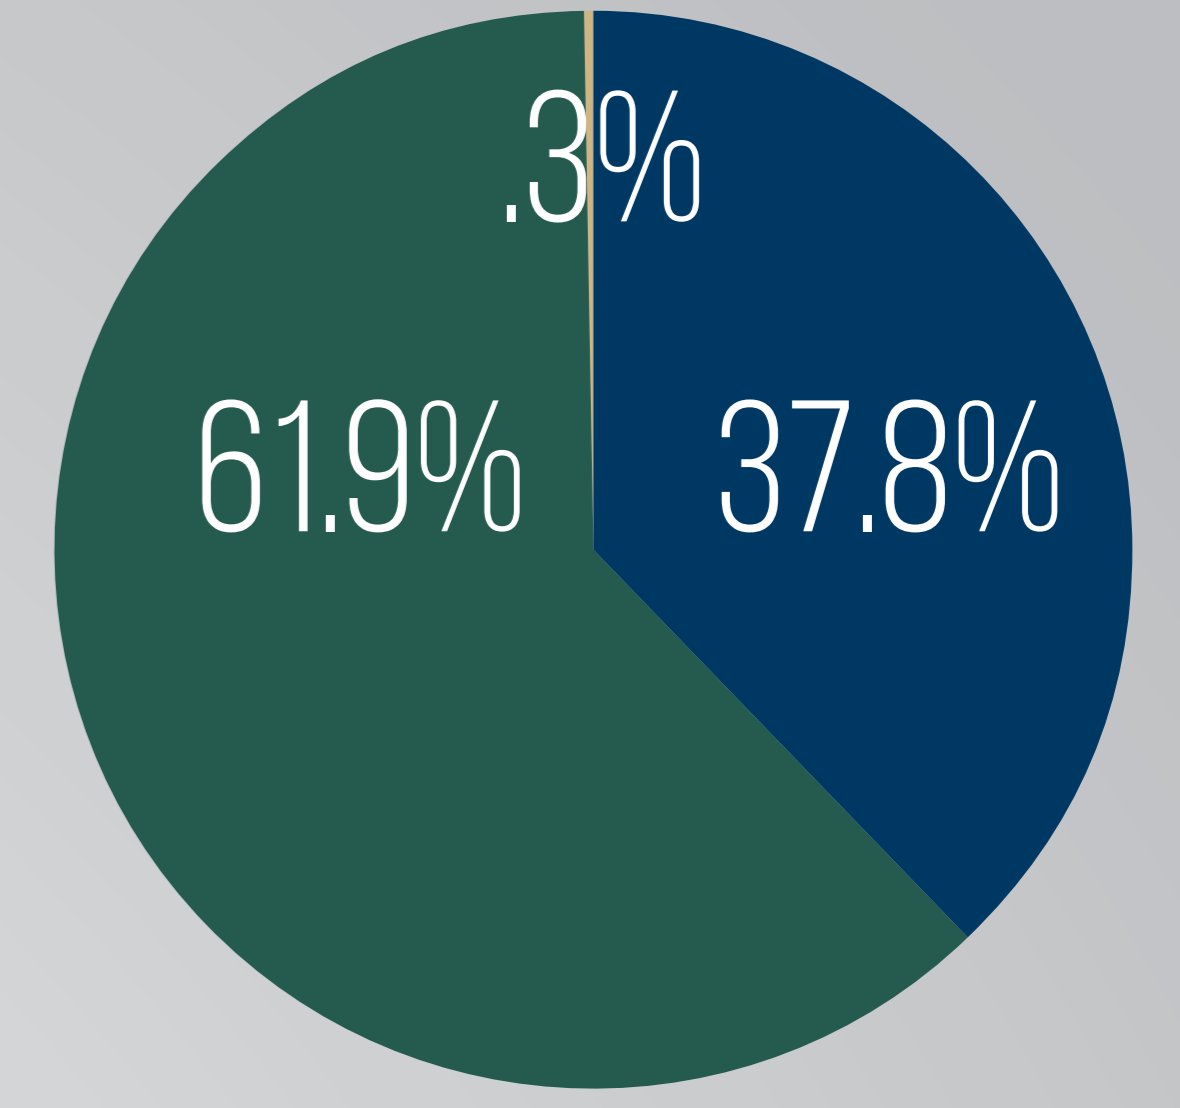

Diversity Dashboard 2019

UNDERGRADUATE STUDENTS

Female - 3,735 Male - 2,109

GRADUATE STUDENTS

Female - 815 Male - 68.7

FACULTY

Female - 188 Male - 296

STAFF

Female - 485 Male - 296 Undisclosed - 2

■ ASIAN
 ■ AFRICAN AMERICAN/BLACK
 ■ HISPANIC
 ■ HAWAIIAN
 ■ NON-RESIDENT ALIEN
■ UNKNOWN
 ■ TWO OR MORE RACES
 ■ WHITE
 ■ OTHER MINORITY - MINORITY (STAFF GRAPHS ONLY)