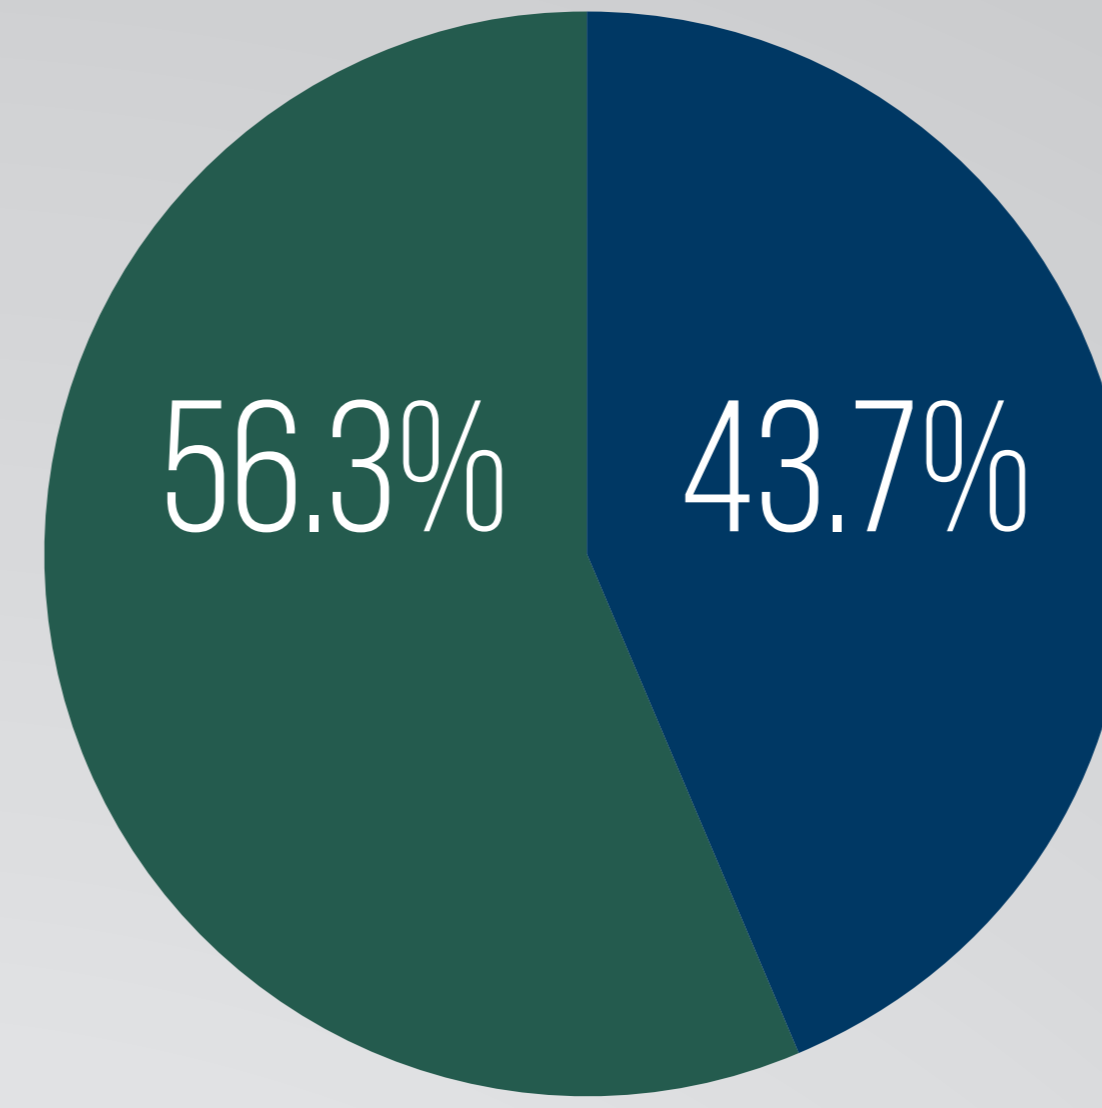

Diversity Dashboard 2019

UNDERGRADUATE STUDENTS

Female - 3,735 Male - 2,109

GRADUATE STUDENTS

Female - 815 Male - 68.7

FACULTY

Female - 188 Male - 296

STAFF

Female - 485 Male - 296 Undisclosed - 2

■ ASIAN
 ■ AFRICAN AMERICAN/BLACK
 ■ HISPANIC
 ■ HAWAIIAN
 ■ NON-RESIDENT ALIEN
■ UNKNOWN
 ■ TWO OR MORE RACES
 ■ WHITE
 ■ OTHER MINORITY - MINORITY (STAFF GRAPHS ONLY)