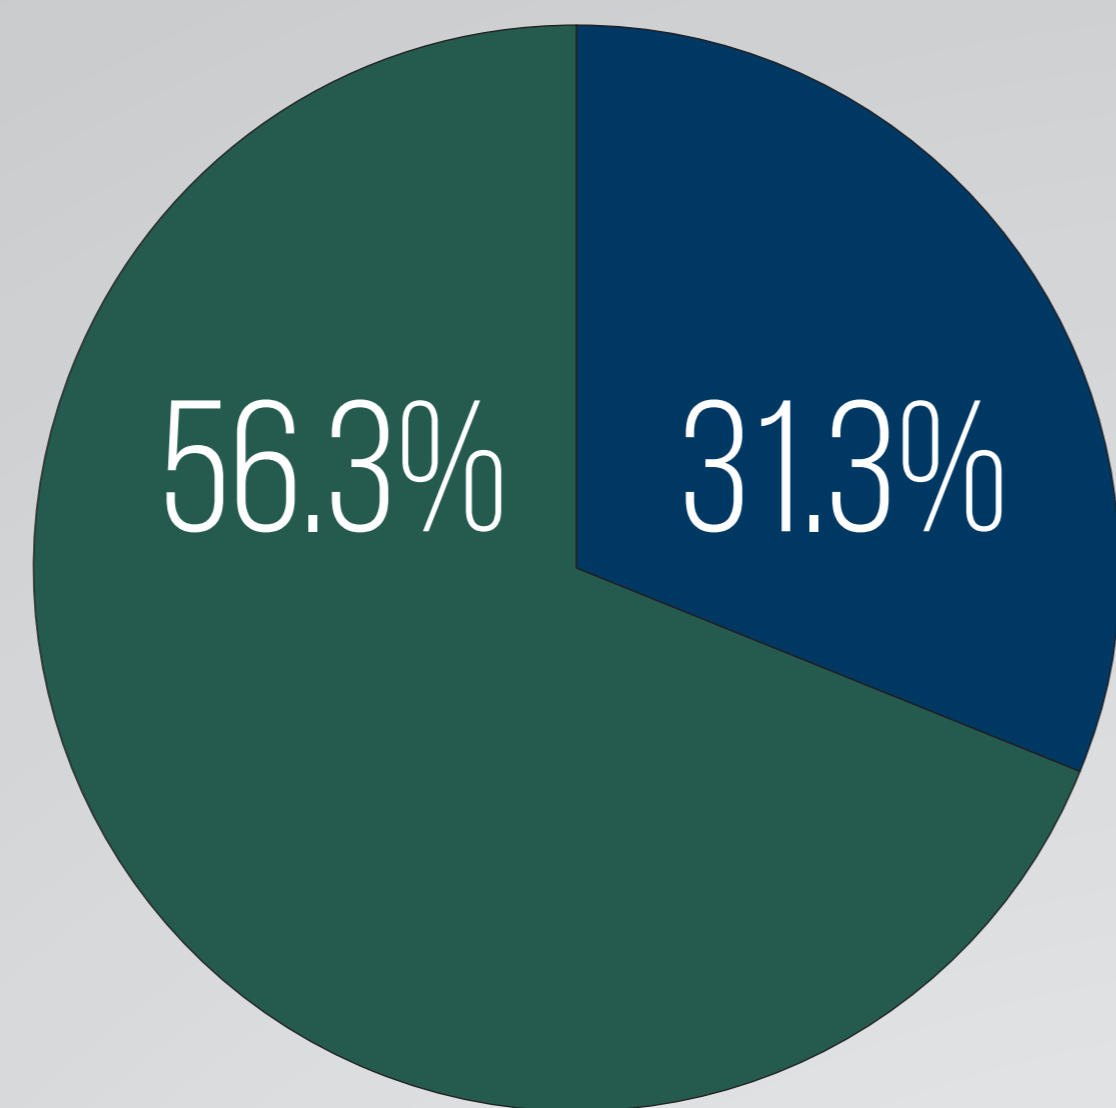

Diversity Dashboard 2019

UNDERGRADUATE STUDENTS

Female - 3,735 Male - 2,109

GRADUATE STUDENTS

Female - 815 Male - 68.7

FACULTY

Female - 188 Male - 296

STAFF

Female - 485 Male - 296 Undisclosed - 2

■ ASIAN
 ■ AFRICAN AMERICAN/BLACK
 ■ HISPANIC
 ■ HAWAIIAN
 ■ NON-RESIDENT ALIEN
■ UNKNOWN
 ■ TWO OR MORE RACES
 ■ WHITE
 ■ OTHER MINORITY - MINORITY (STAFF GRAPHS ONLY)