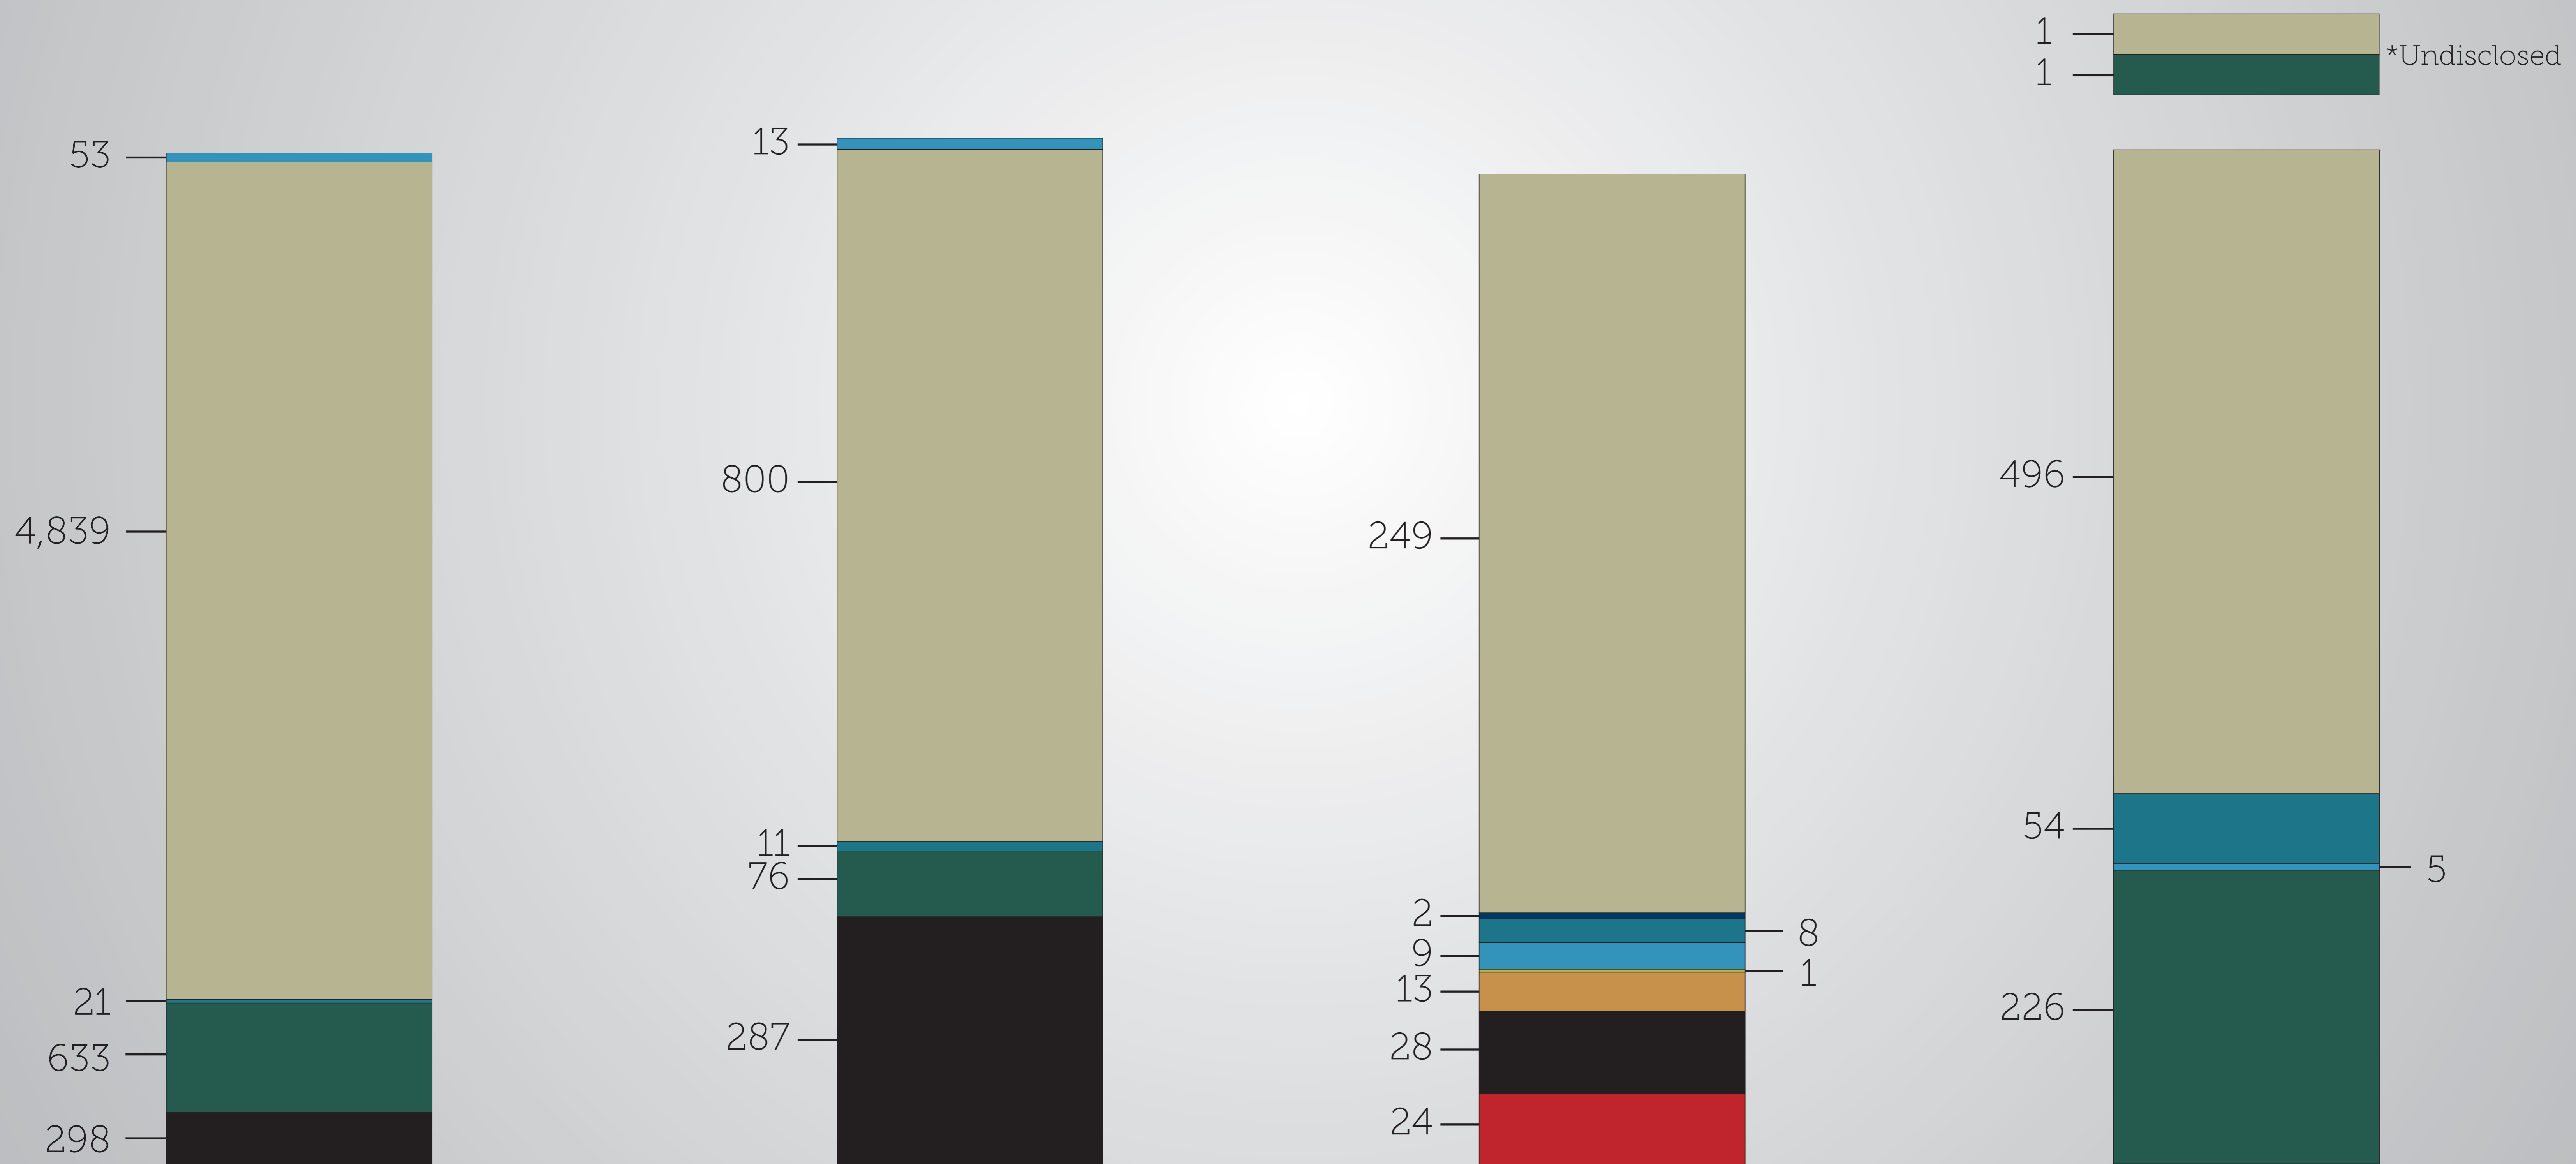

Diversity Dashboard 2019

UNDERGRADUATE STUDENTS

Female - 3,735 Male - 2,109

GRADUATE STUDENTS

Female - 815 Male - 68.7

FACULTY

Female - 188 Male - 296

STAFF

Female - 485 Male - 296 Undisclosed - 2

■ ASIAN
 ■ AFRICAN AMERICAN/BLACK
 ■ HISPANIC
 ■ HAWAIIAN
 ■ NON-RESIDENT ALIEN
■ UNKNOWN
 ■ TWO OR MORE RACES
 ■ WHITE
 ■ OTHER MINORITY - MINORITY (STAFF GRAPHS ONLY)