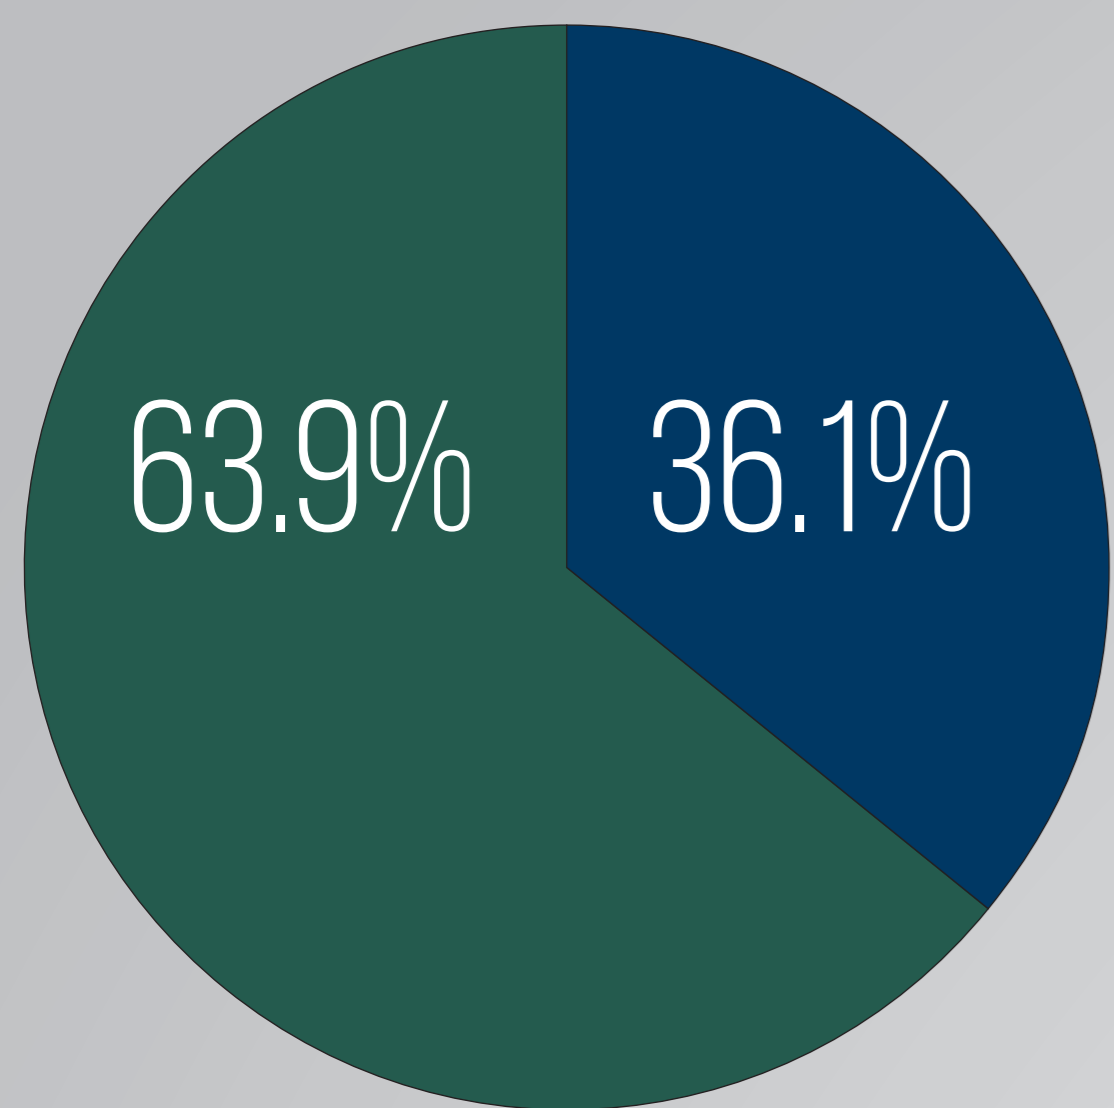

Diversity Dashboard 2019

UNDERGRADUATE STUDENTS

Female - 3,735 Male - 2,109

GRADUATE STUDENTS

Female - 815 Male - 68.7

FACULTY

Female - 188 Male - 296

STAFF

Female - 485 Male - 296 Undisclosed - 2

■ ASIAN
 ■ AFRICAN AMERICAN/BLACK
 ■ HISPANIC
 ■ HAWAIIAN
 ■ NON-RESIDENT ALIEN
■ UNKNOWN
 ■ TWO OR MORE RACES
 ■ WHITE
 ■ OTHER MINORITY - MINORITY (STAFF GRAPHS ONLY)